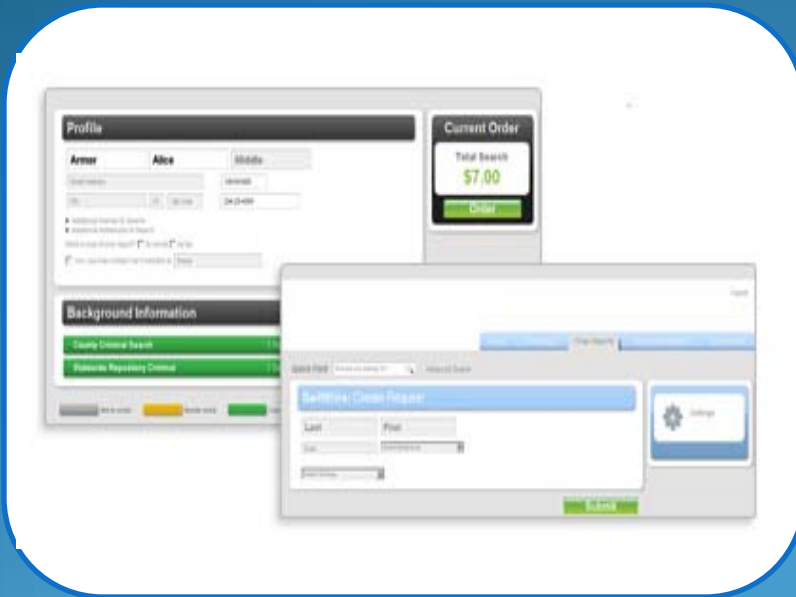

## Applicant self-screening made simple.

Using Candidate Self-Screening , you can send screening requests directly to applicants, rather than having to key in applicant information yourself.

**CSS-SwiftHire is built right into your client ordering module and comes with all these benefits:**

**Invite applicants to self-screen** via email tool, track progress, and send automatic reminders.

**Customize the email invitations, instructions, and reminder emails.**

**CSS-SwiftHire is built right into your client ordering module and comes with all these benefits:**

**Self-payment option** for applicants is perfect for contractor or volunteer self-screening.

**Set up a review step for all submissions**, or have the system convert submissions directly into orders.

**Applicant self-screening  
made simple.**