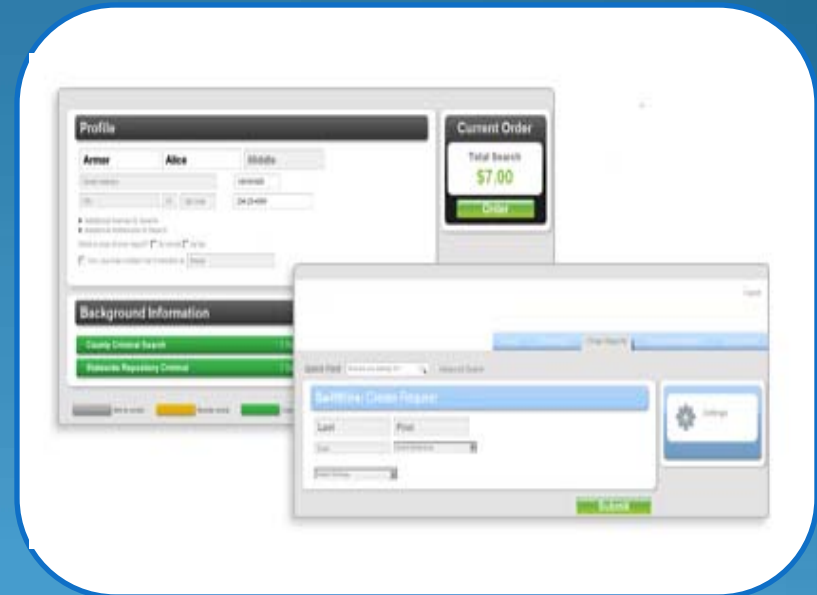

## Applicant self-screening made simple.

Using Candidate Self-Screening , you can send screening requests directly to applicants, rather than having to key in applicant information yourself.

**CSS-SwiftHire is built right into your client ordering module and comes with all these benefits:**

**Invite applicants to self-screen** via email tool, track progress, and send automatic reminders.

**Customize the email invitations, instructions, and reminder emails.**

**CSS-SwiftHire is built right into your client ordering module and comes with all these benefits:**

**Self-payment option** for applicants is perfect for contractor or volunteer self-screening.

**Set up a review step for all submissions**, or have the system convert submissions directly into orders.

**Applicant self-screening  
made simple.**